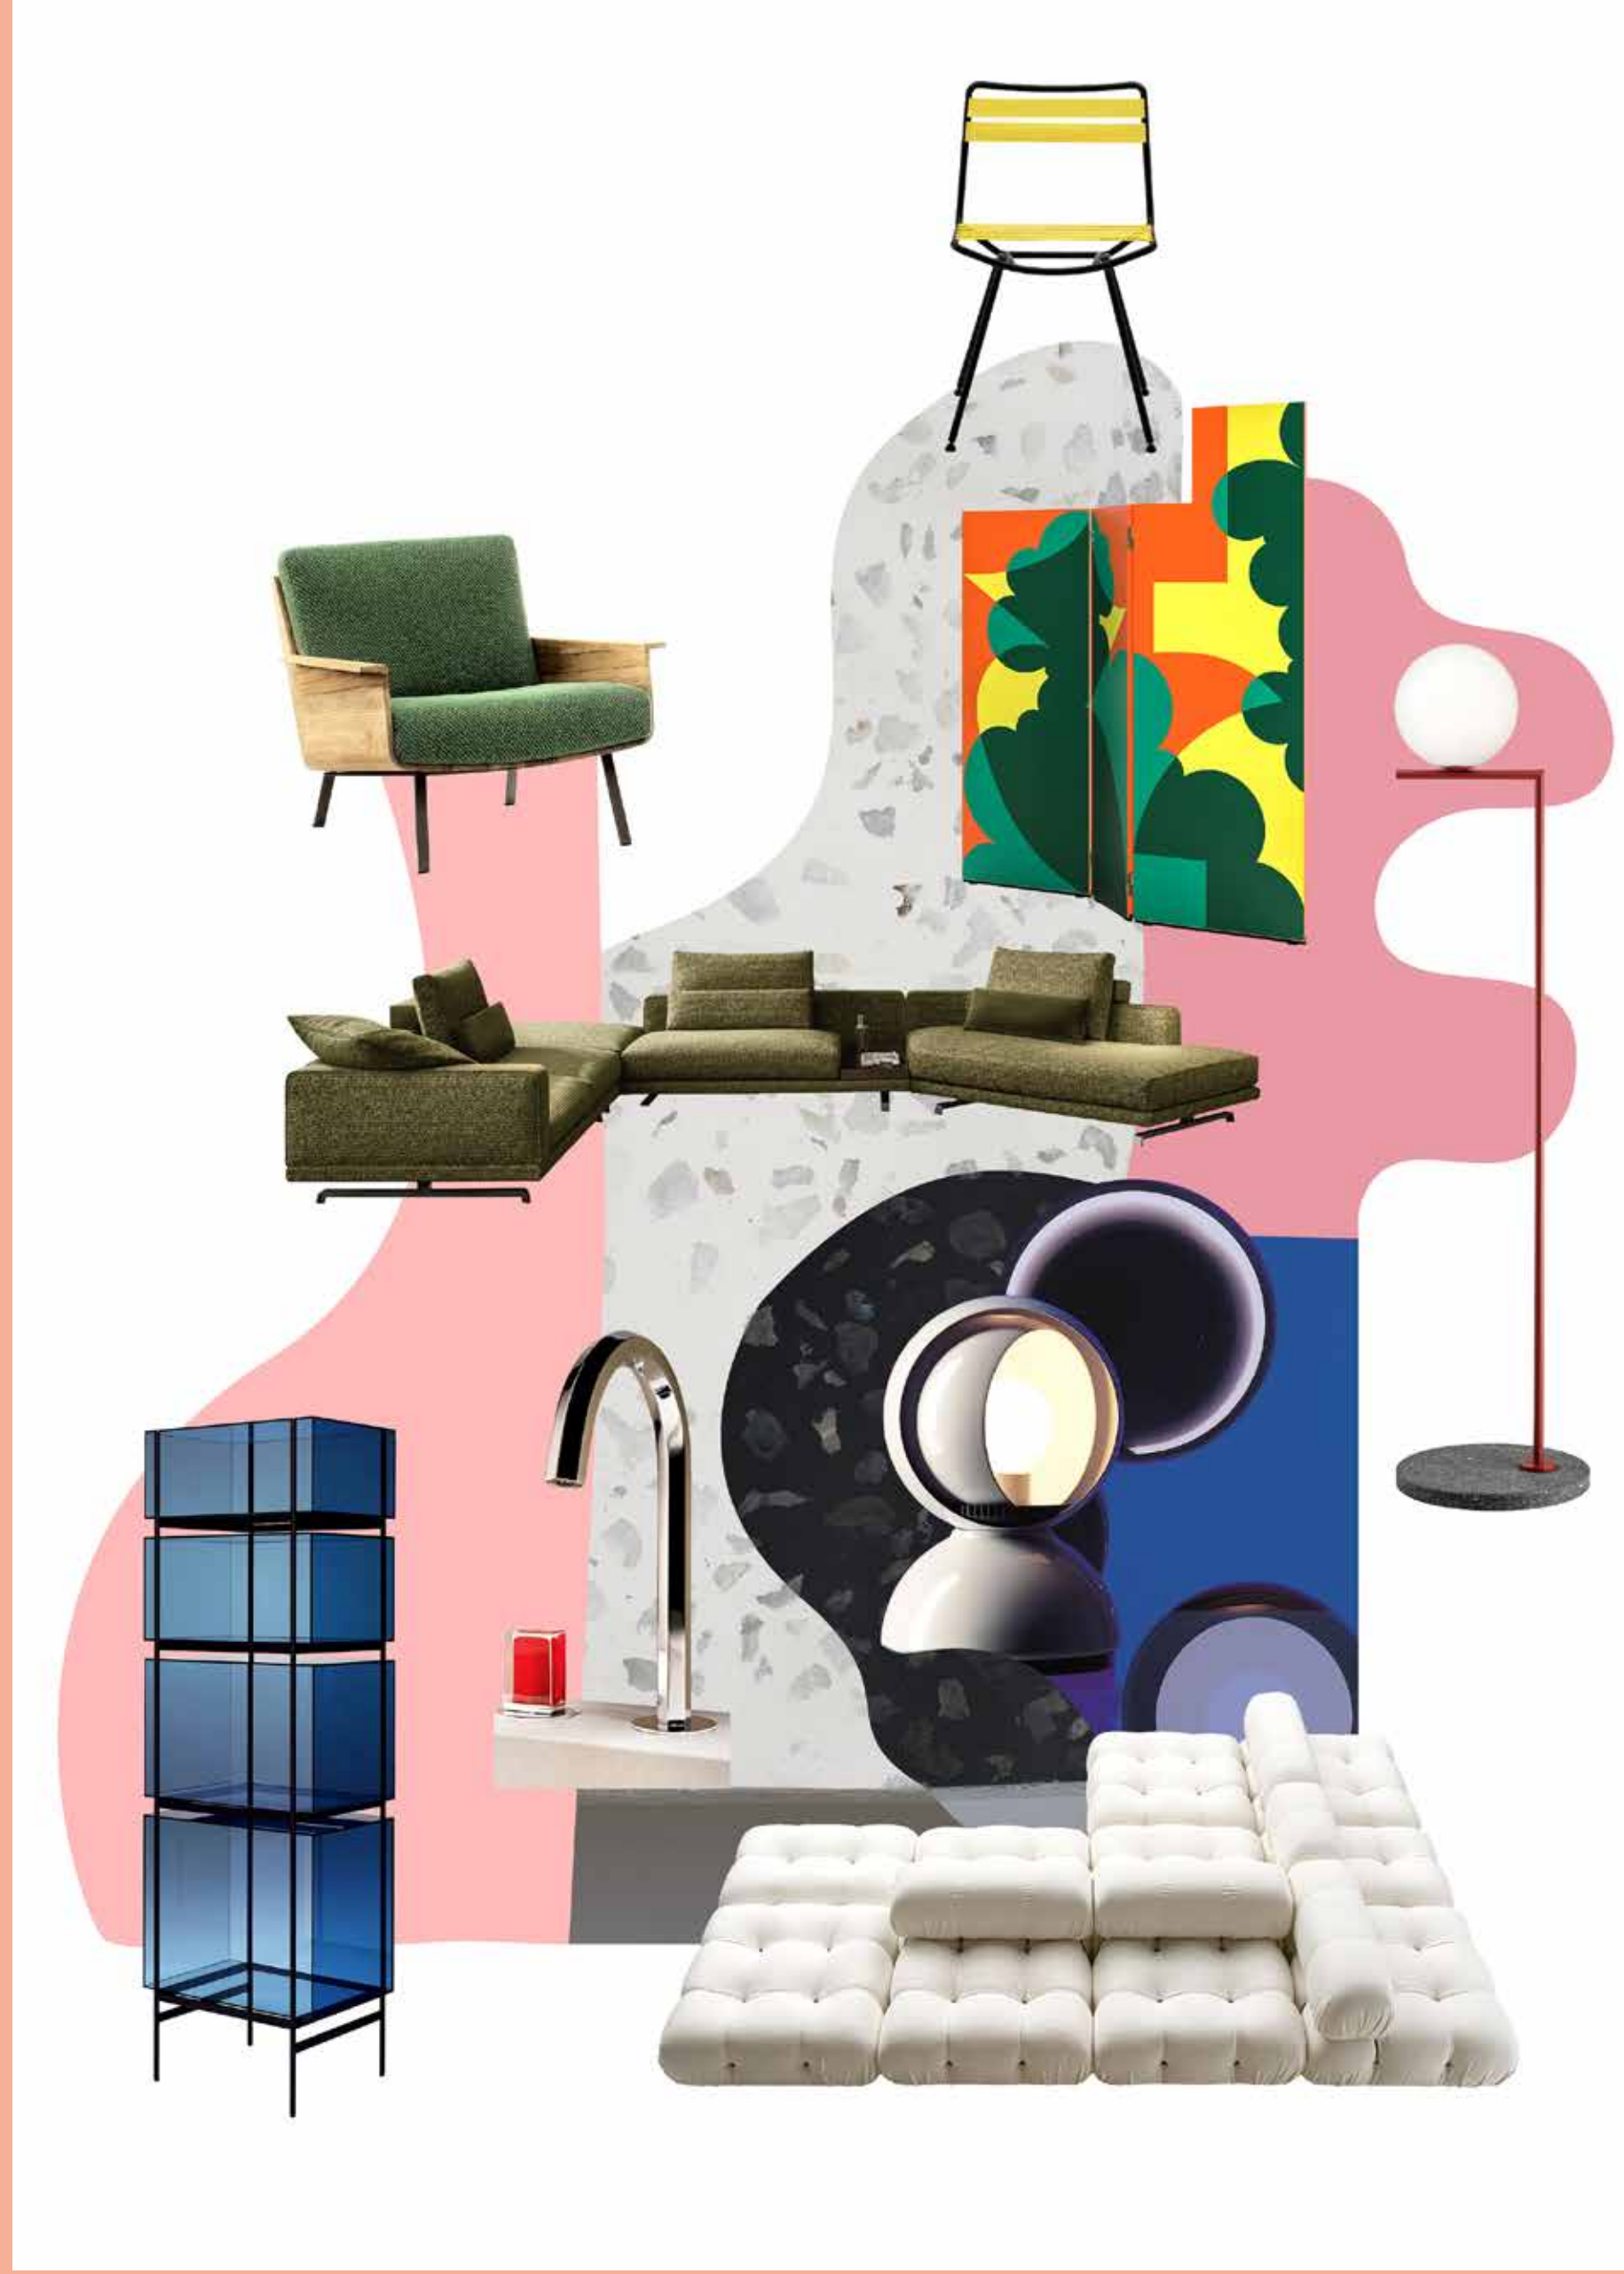

LUNA SIMIĆ
PRODUCT PAGE DESIGN
2023

LV CRUISE TRENDS 2022

CLEAN UTILITY TRENDS

INTERIOR GIFTS / SUMMER TRENDS

HOROSCOPE / EMERALD TRENDS

THANKS FOR TAKING A LOOK
I WOULD LOVE TO HEAR FROM YOU

+49 176 7744 2951
LUNA@LUNALAND.NET